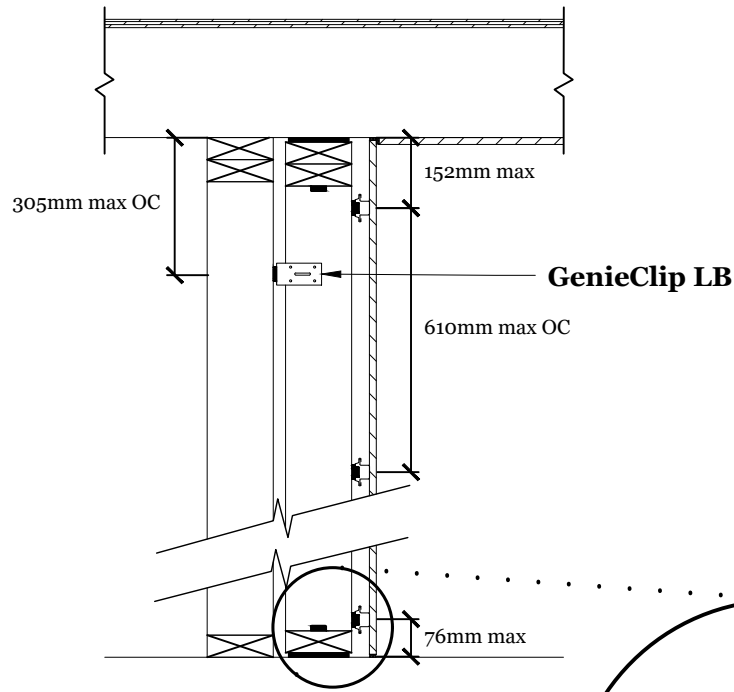

PROFILE VIEW

FRONT VIEW

- GenieClip RST with 22mm Furring Channel**
- GenieMat FIS Washer**
- Acoustical Sealant
- Drywall
- GenieMat FIS Acoustic Pad**

Phone: +65 8452 6865
cs@pliteq.sg

GENERAL NOTES:

The information provided in this drawing is accurate to the best of our knowledge at the time of printing. However, we reserve the right to make changes when necessary without notification.
© **Pliteq Asia Pacific PTE LTD.**
2017.

Notes

PROJECT: GenieClip® RST Wall Series

DRAWING: GenieMat® FIS with GenieClip LB
Isolated Partition

DRAWN BY: J. Joo

DATE: 2017-01-10

DWG. NO.:
LB05

SCALE: N/A