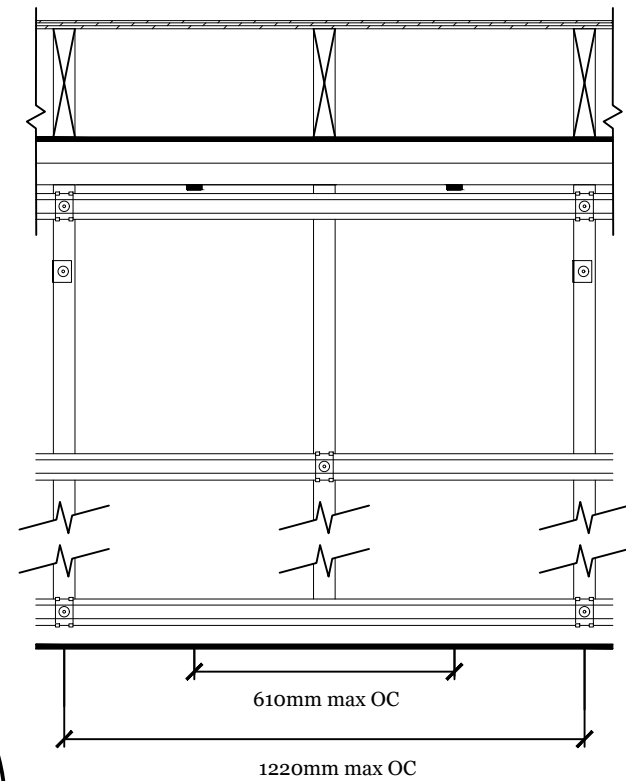

PROFILE VIEW

FRONT VIEW

- GenieClip RST with 22mm Furring Channel**
- GenieMat FIS Washer**
- Acoustical Sealant
- Drywall
- GenieMat FIS Acoustic Pad**

Phone: +65 8452 6865
cs@pliteq.sg

GENERAL NOTES:

The information provided in this drawing is accurate to the best of our knowledge at the time of printing. However, we reserve the right to make changes when necessary without notification.
© **Pliteq Asia Pacific PTE LTD.**
2017.

Notes

PROJECT: GenieClip® RST Wall Series

DRAWING: GenieMat® FIS with GenieClip LB
Isolated Partition

DRAWN BY: J. Joo

DATE: 2017-01-10

DWG. NO.:
LB05

SCALE: N/A