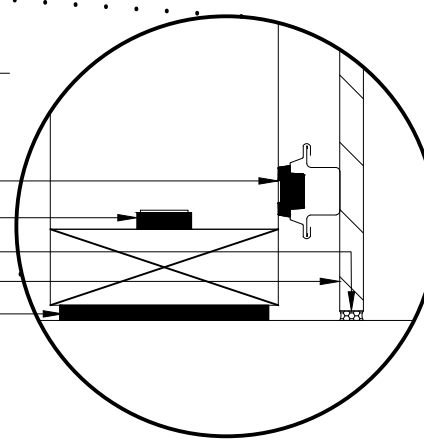

PROFILE VIEW

FRONT VIEW

- GenieClip RST with 22mm Furring Channel**
- GenieMat FIS Washer**
- Acoustical Sealant
- Drywall
- GenieMat FIS Acoustic Pad**

Phone: +65 8452 6865
cs@pliteq.sg

GENERAL NOTES:

The information provided in this drawing is accurate to the best of our knowledge at the time of printing. However, we reserve the right to make changes when necessary without notification.
© **Pliteq Asia Pacific PTE LTD.**
2017.

Notes

PROJECT: GenieClip® RST Wall Series

DRAWING: GenieMat® FIS with GenieClip LB
Isolated Partition

DRAWN BY: J. Joo

DATE: 2017-01-10

DWG. NO.:
LB05

SCALE: N/A