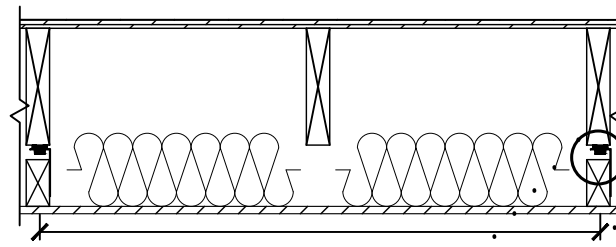

PROFILE VIEW

1220mm max OC

GenieClip LB

FRONT VIEW

1220mm max OC

Wood Joist Framing

GenieClip LB

Isolated Wood Joist

PROFILE VIEW

1220mm max OC

GenieClip LB

FRONT VIEW

1220mm max OC

Steel Joist Framing

GenieClip LB

Isolated Steel Joist