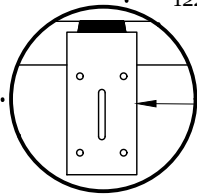

PROFILE VIEW

1220mm max OC

GenieClip LB

FRONT VIEW

1220mm max OC

Wood Joist Framing

GenieClip LB

Isolated Wood Joist

PROFILE VIEW

1220mm max OC

GenieClip LB

FRONT VIEW

1220mm max OC

Steel Joist Framing

GenieClip LB

Isolated Steel Joist