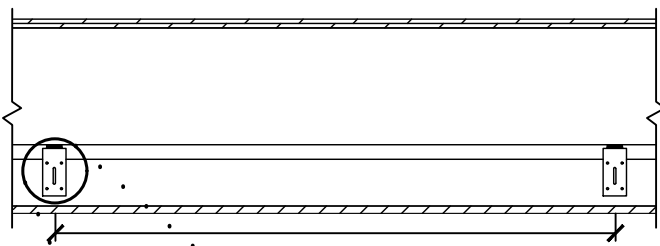

PROFILE VIEW

1220mm max OC

GenieClip LB

FRONT VIEW

1220mm max OC

Wood Joist Framing

GenieClip LB

Isolated Wood Joist

PROFILE VIEW

1220mm max OC

GenieClip LB

FRONT VIEW

1220mm max OC

Steel Joist Framing

GenieClip LB

Isolated Steel Joist