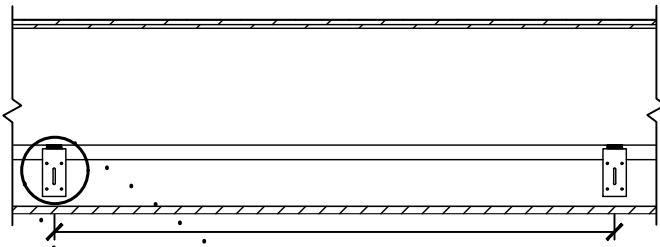

PROFILE VIEW

1220mm max OC

GenieClip LB

FRONT VIEW

1220mm max OC

Wood Joist Framing

GenieClip LB

Isolated Wood Joist

PROFILE VIEW

1220mm max OC

GenieClip LB

FRONT VIEW

1220mm max OC

Steel Joist Framing

GenieClip LB

Isolated Steel Joist