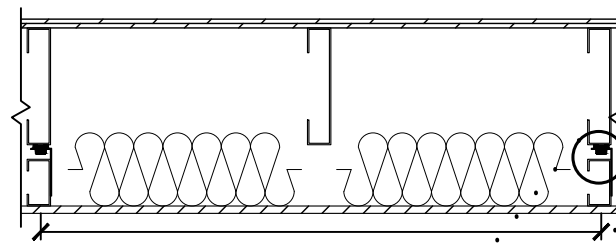

PROFILE VIEW

1220mm max OC

GenieClip LB

FRONT VIEW

1220mm max OC

Steel Joist Framing

GenieClip LB

Isolated Steel Joist