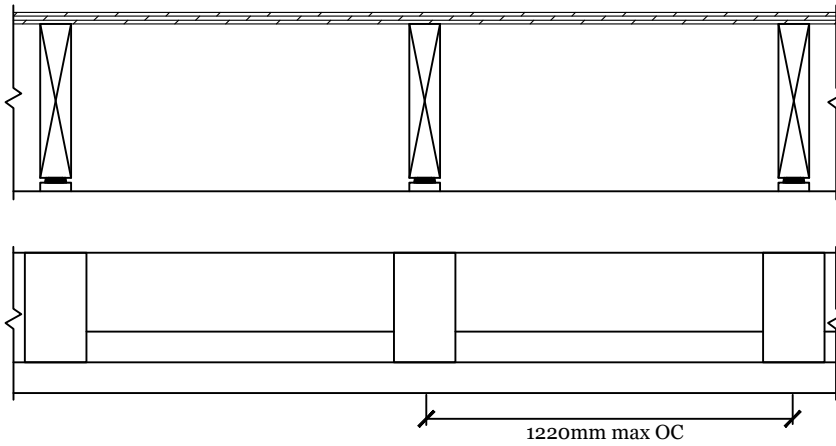

PROFILE VIEW

FRONT VIEW

- Floor Joist
- **GenieClip LB**
- Acoustical Sealant
- Isolated Framing
- Drywall Board
- Ductwork (Suspend as Specified)

19mm min

Phone: +65 8452 6865
cs@pliteq.sg

GENERAL NOTES:

The information provided in this drawing is accurate to the best of our knowledge at the time of printing. However, we reserve the right to make changes when necessary without notification.
© **Pliteq Asia Pacific PTE LTD.**
2017.

Notes

PROJECT: **GenieClip® LB** Accessory Series

DRAWING: Isolating Framing for Bulkhead Mounting

DRAWN BY: G. Hart

DATE: 2017-01-10

DWG. NO.:
LB21

SCALE: N/A