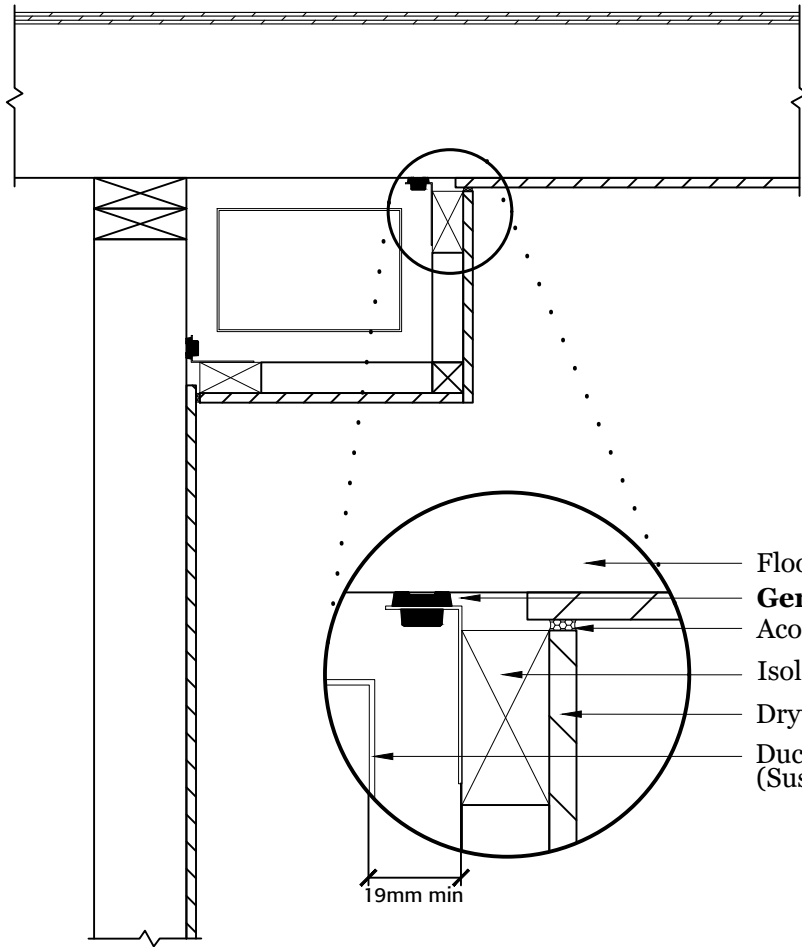

PROFILE VIEW

FRONT VIEW

- Floor Joist
- **GenieClip LB**
- Acoustical Sealant
- Isolated Framing
- Drywall Board
- Ductwork (Suspend as Specified)

19mm min

Phone: +65 8452 6865
cs@pliteq.sg

GENERAL NOTES:

The information provided in this drawing is accurate to the best of our knowledge at the time of printing. However, we reserve the right to make changes when necessary without notification.
© **Pliteq Asia Pacific PTE LTD.**
2017.

Notes

PROJECT: **GenieClip® LB** Accessory Series

DRAWING: Isolating Framing for Bulkhead Mounting

DRAWN BY: G. Hart

DATE: 2017-01-10

DWG. NO.:
LB21

SCALE: N/A