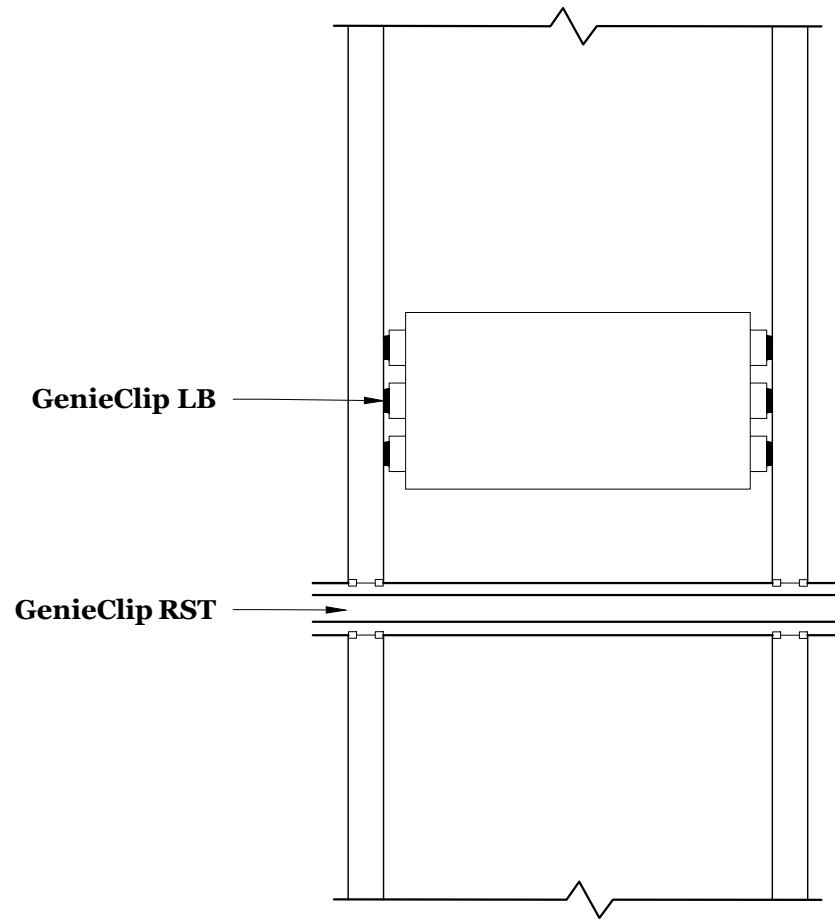

FRONT VIEW

Phone: +65 8452 6865
cs@pliteq.sg

GENERAL NOTES:

The information provided in this drawing is accurate to the best of our knowledge at the time of printing. However, we reserve the right to make changes when necessary without notification.
© Pliteq Asia Pacific PTE LTD. 2017.

Notes

PROJECT: **GenieClip® LB** Accessory Series

DRAWING: Isolated Blocking for TV Mounting

DRAWN BY: G. Hart

DATE: 2017-01-10

DWG. NO.:
LB22

SCALE: N/A